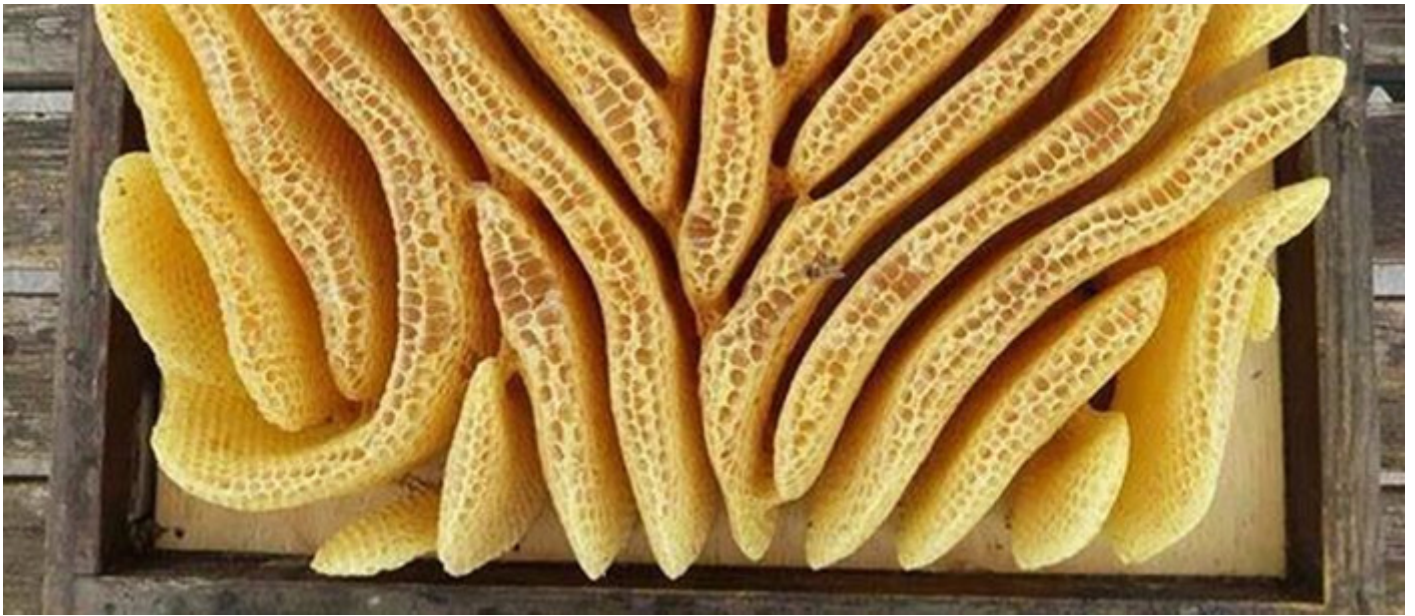

All Good News

Menu

- [News](#)
- [Fun / Amazing](#)
- [Inspirational Stories](#)
- [Videos](#)
- [Pictures](#)
- [Jokes](#)
- [Popular](#)

The Artwork Of Bees Can Be Absolutely Stunning

February 6, 2020

Have you ever seen honeycomb as beautiful as this?

Credit: @nationaltrust / Facebook

It's what happens if you leave it to the bees and do not put frames in the box.

This particular heart-shaped honeycomb was constructed by bees at Bodiam Castle in Robertsbridge, United Kingdom.