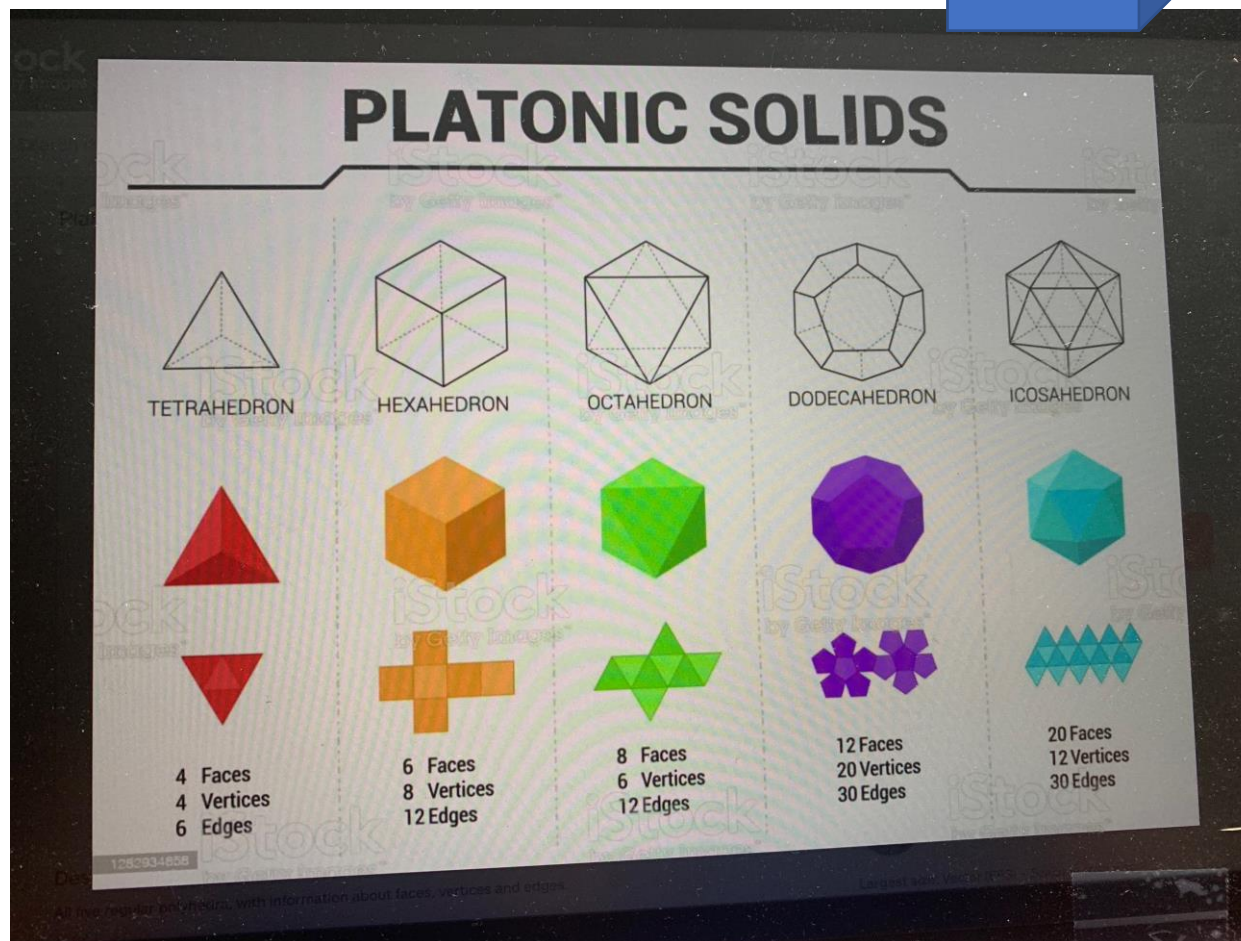

These five Platonic solids cover the geometric principles and the nature of the world around us.

Metratron's cube shows how beautifully scientifically synchronized the world is and what it all means to be here one with the universe.